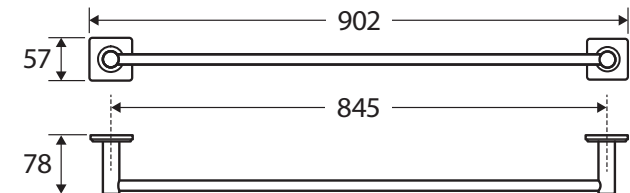

Sansa®

SINGLE TOWEL RAIL, 900MM

Features

- Soft square cover plates
- Super strong 4-point wall mount
- Adjustable no-spin rail design (cut to length)
- Fully concealed fixings
- Made from zinc and stainless steel
- Hex key not required for installation

Please Note: These products may have a visible Fienza or Watermark logo.

(Adjustable – cut to length)

Available in

Electroplated
Chrome
83201

Electroplated
Matte White
83201MW

Electroplated
Matte Black
83201MB

While we aim to ensure specifications are correct at the time of publication, Fienza reserves the right to make modifications without prior notice. Physical colour may vary from image shown. All measurements are shown in millimetres. Always use physical product measurements for mark-ups and roughing-in as the technical drawing may differ from actual product received.