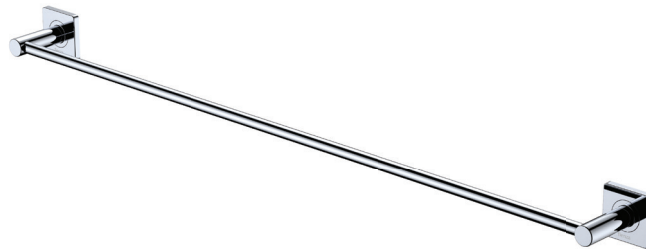

Sansa®

SINGLE TOWEL RAIL, 900MM

Features

- Soft square cover plates
- Super strong 4-point wall mount
- Adjustable no-spin rail design (cut to length)
- Fully concealed fixings
- Made from zinc and stainless steel
- Hex key not required for installation

Please Note: These products may have a visible Fienza or Watermark logo.

(Adjustable – cut to length)

Available in

Electroplated
Chrome
83201

Electroplated
Matte White
83201MW

Electroplated
Matte Black
83201MB